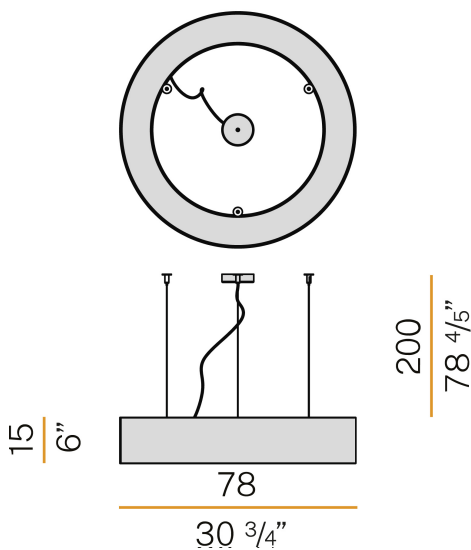

PANZERI

Golden Ring

220-240V AC ON-OFF

L08102.080.0408

● black

Data sheet

CODE	L08102.080.0408
SYSTEM POWER CONSUMPTION	45W
EFFICACY	67.84lm/W
LIGHT SOURCE	LED
LIGHT SOURCE LIFETIME	L80 (B20) 80.000h
COLOUR TEMPERATURE	3000K Ra>90
LIGHT DISTRIBUTION	diffused
POWER SUPPLY	220-240V AC
FREQUENCY	50/60Hz
ELECTRICAL CONFIGURATION	ON-OFF
DRIVER	integrated included
NOMINAL LUMINOUS FLUX	6111lm
LUMEN OUTPUT	3053lm
EFFICIENCY	50%
WEIGHT	10,24 Kg
PROTECTION DEGREE	IP40
COLOUR TOLLERANCES	SDCM 3
GLOW WIRE TEST PERFORMANCE	850°
PACKING DIMENSIONS (CM)	90,0 x 25,0 x 90,0

Suspension lighting fixture for interiors, with direct light emission. Pickled sheet metal structure in polyacrylic paint. Aluminium dissipation plates. Aluminium and pickled sheet metal covers in white or black polyacrylic paint, or with gold leaf coating. Diffuser in modelled polycarbonate with opaline finish. Suspension kit with griplocks and 2m (78,7") long steel cables. 2,5m (98,4") long power cable in transparent PVC. Power canopy with galvanized sheet metal ceiling bracket and pickled sheet metal covering in white or black polyacrylic paint, or with gold leaf coating.

Technical drawing

Polar diagram

PANZERI

Golden Ring

Accessories / canopy

M8102-3

Canopy for power supply and to join 3 steel cables.